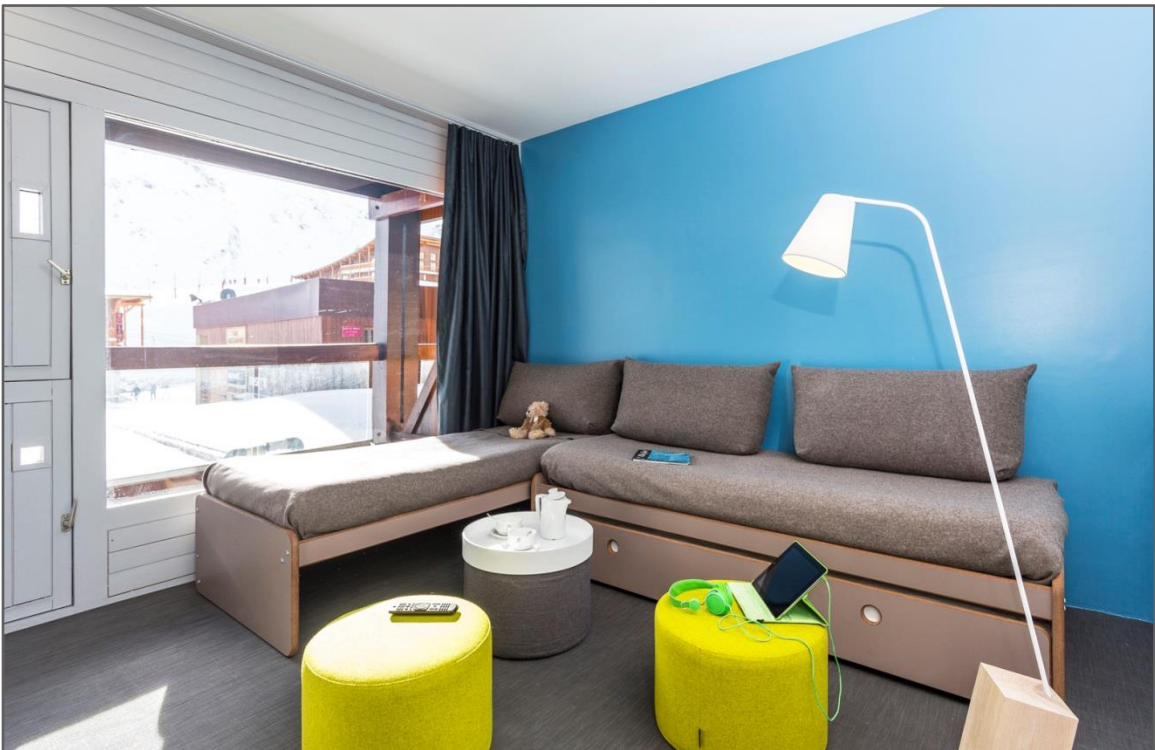

Project : l'Aiguille rouge lodge – Les Arcs 2000